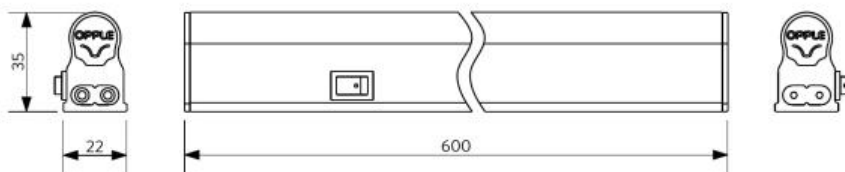

Schéma de dimensions (mm)

LED E T5 batten 300

LED E T5 batten 600

LED E T5 batten 900

LED E T5 batten 1200